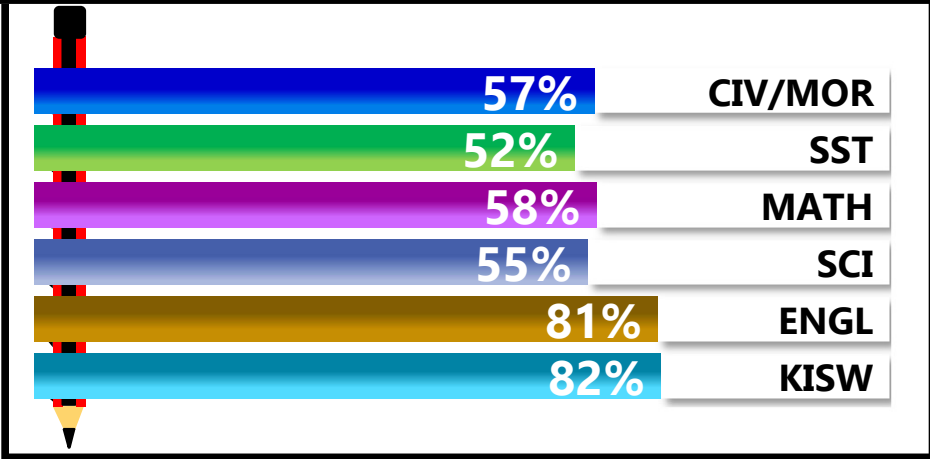

		<h1>HOPE OF NATIONS</h1>			
REGION: KIGOMA		SCHOOL AVERAGE	192.2	OVERALL GRADE	
DISTRICT: KIGOMA				B	
				CATEGORY	
				BELOW 40	

SUBJECT PERFORMANCE ANALYSIS

SUBJECT NAME	AVG	%	RNK
KISWAHILI	41.2	82%	1
ENGLISH	40.5	81%	2
MATHEMATICS	28.8	58%	3
CIVIC & MORAL	28.5	57%	4
SCIENCE	27.5	55%	5
SOCIAL STUDIES	25.8	52%	6
BOYS/GIRLS PASS RATE	STD	AVG	%
BOYS	4	0.34	34%
GIRLS	9	0.66	66%