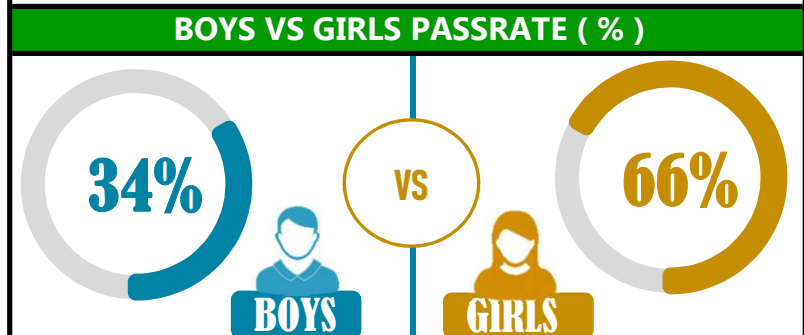

OVERALL GRADE ANALYSIS	NO.	SEATED	%
A	1	13	8%
B	6		46%
C	6		46%
D	0	0	0%
E	0		0%

OVERALL PERFORMANCE ANALYSIS		
REGISTERED	13	100%
SEATED	13	100%
ABSENTEES	0	0%
PASSED	13	100%
FAILED	0	0%